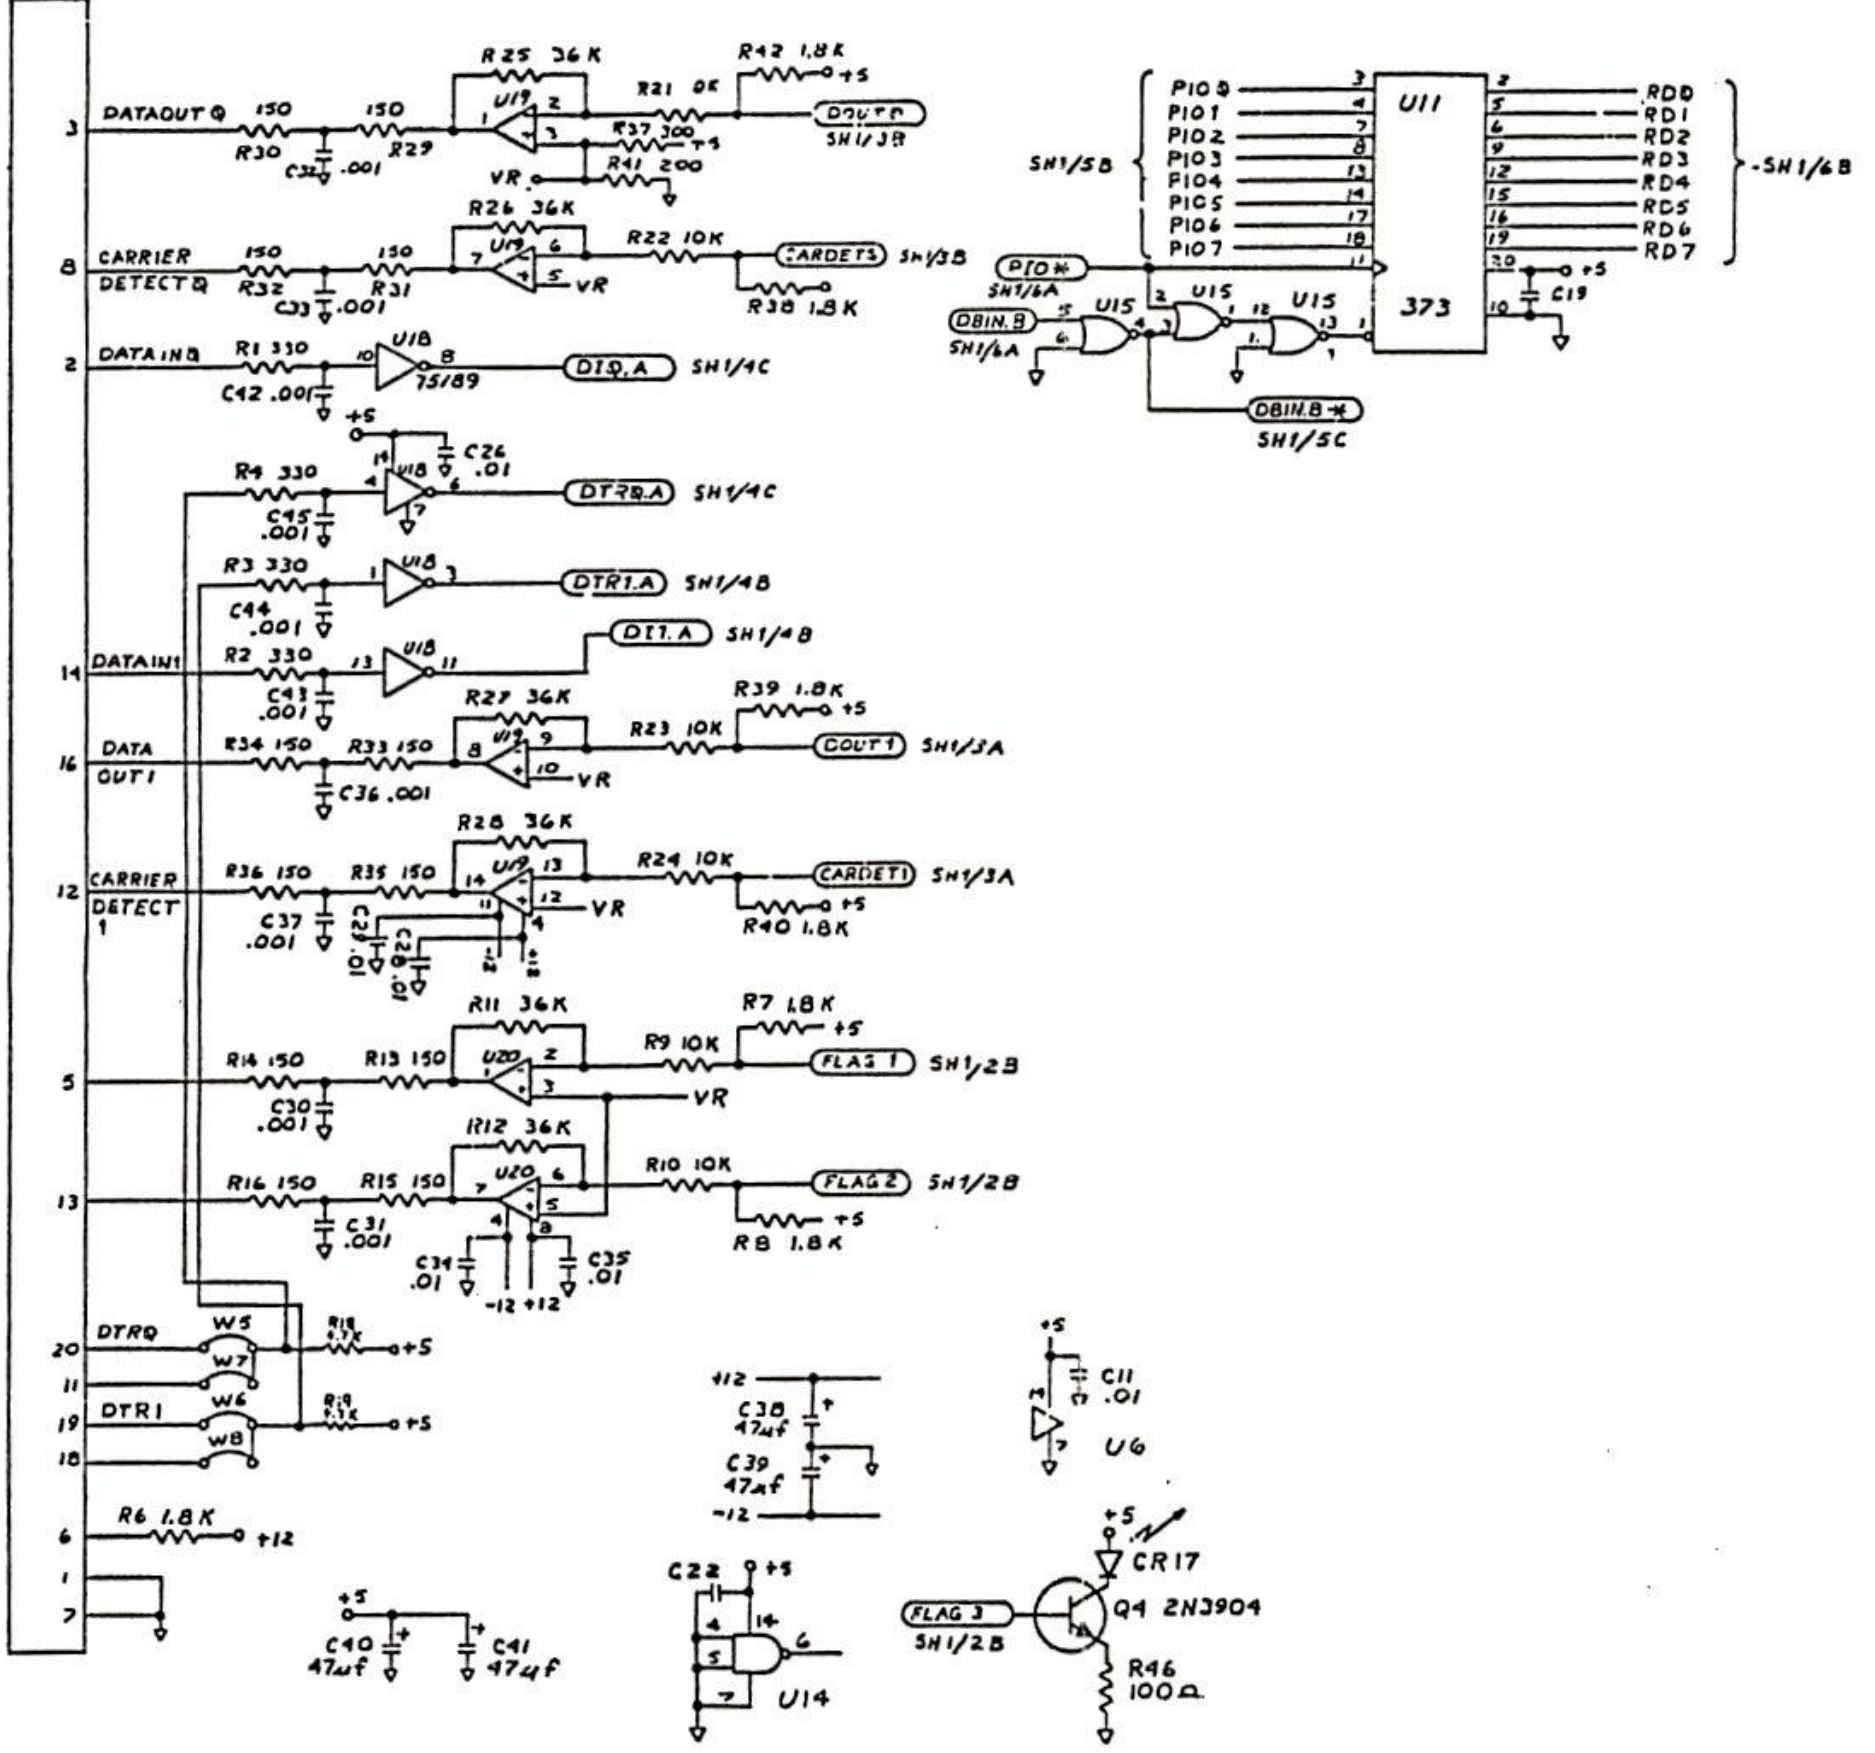

P2

D

C

B

A

 TEXAS INSTRUMENTS DALLAS, TEXAS	DATE 3-19-82	SIZE D	DRAWING NO. 103930B	REV. 1
	SCALE 1:1	SHEET 2 OF 2		

DIMENSION CONT. NUMBER	
USED	NOT USED