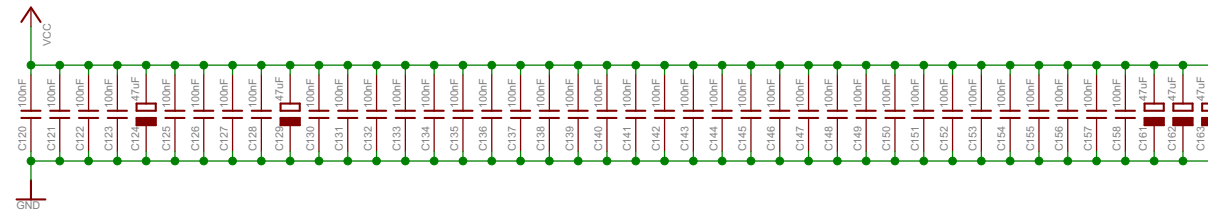

TITLE: A1000_Board_01	
Document Number:	REV:
Date: 5/31/2008 15:04:14	Sheet: 7/7