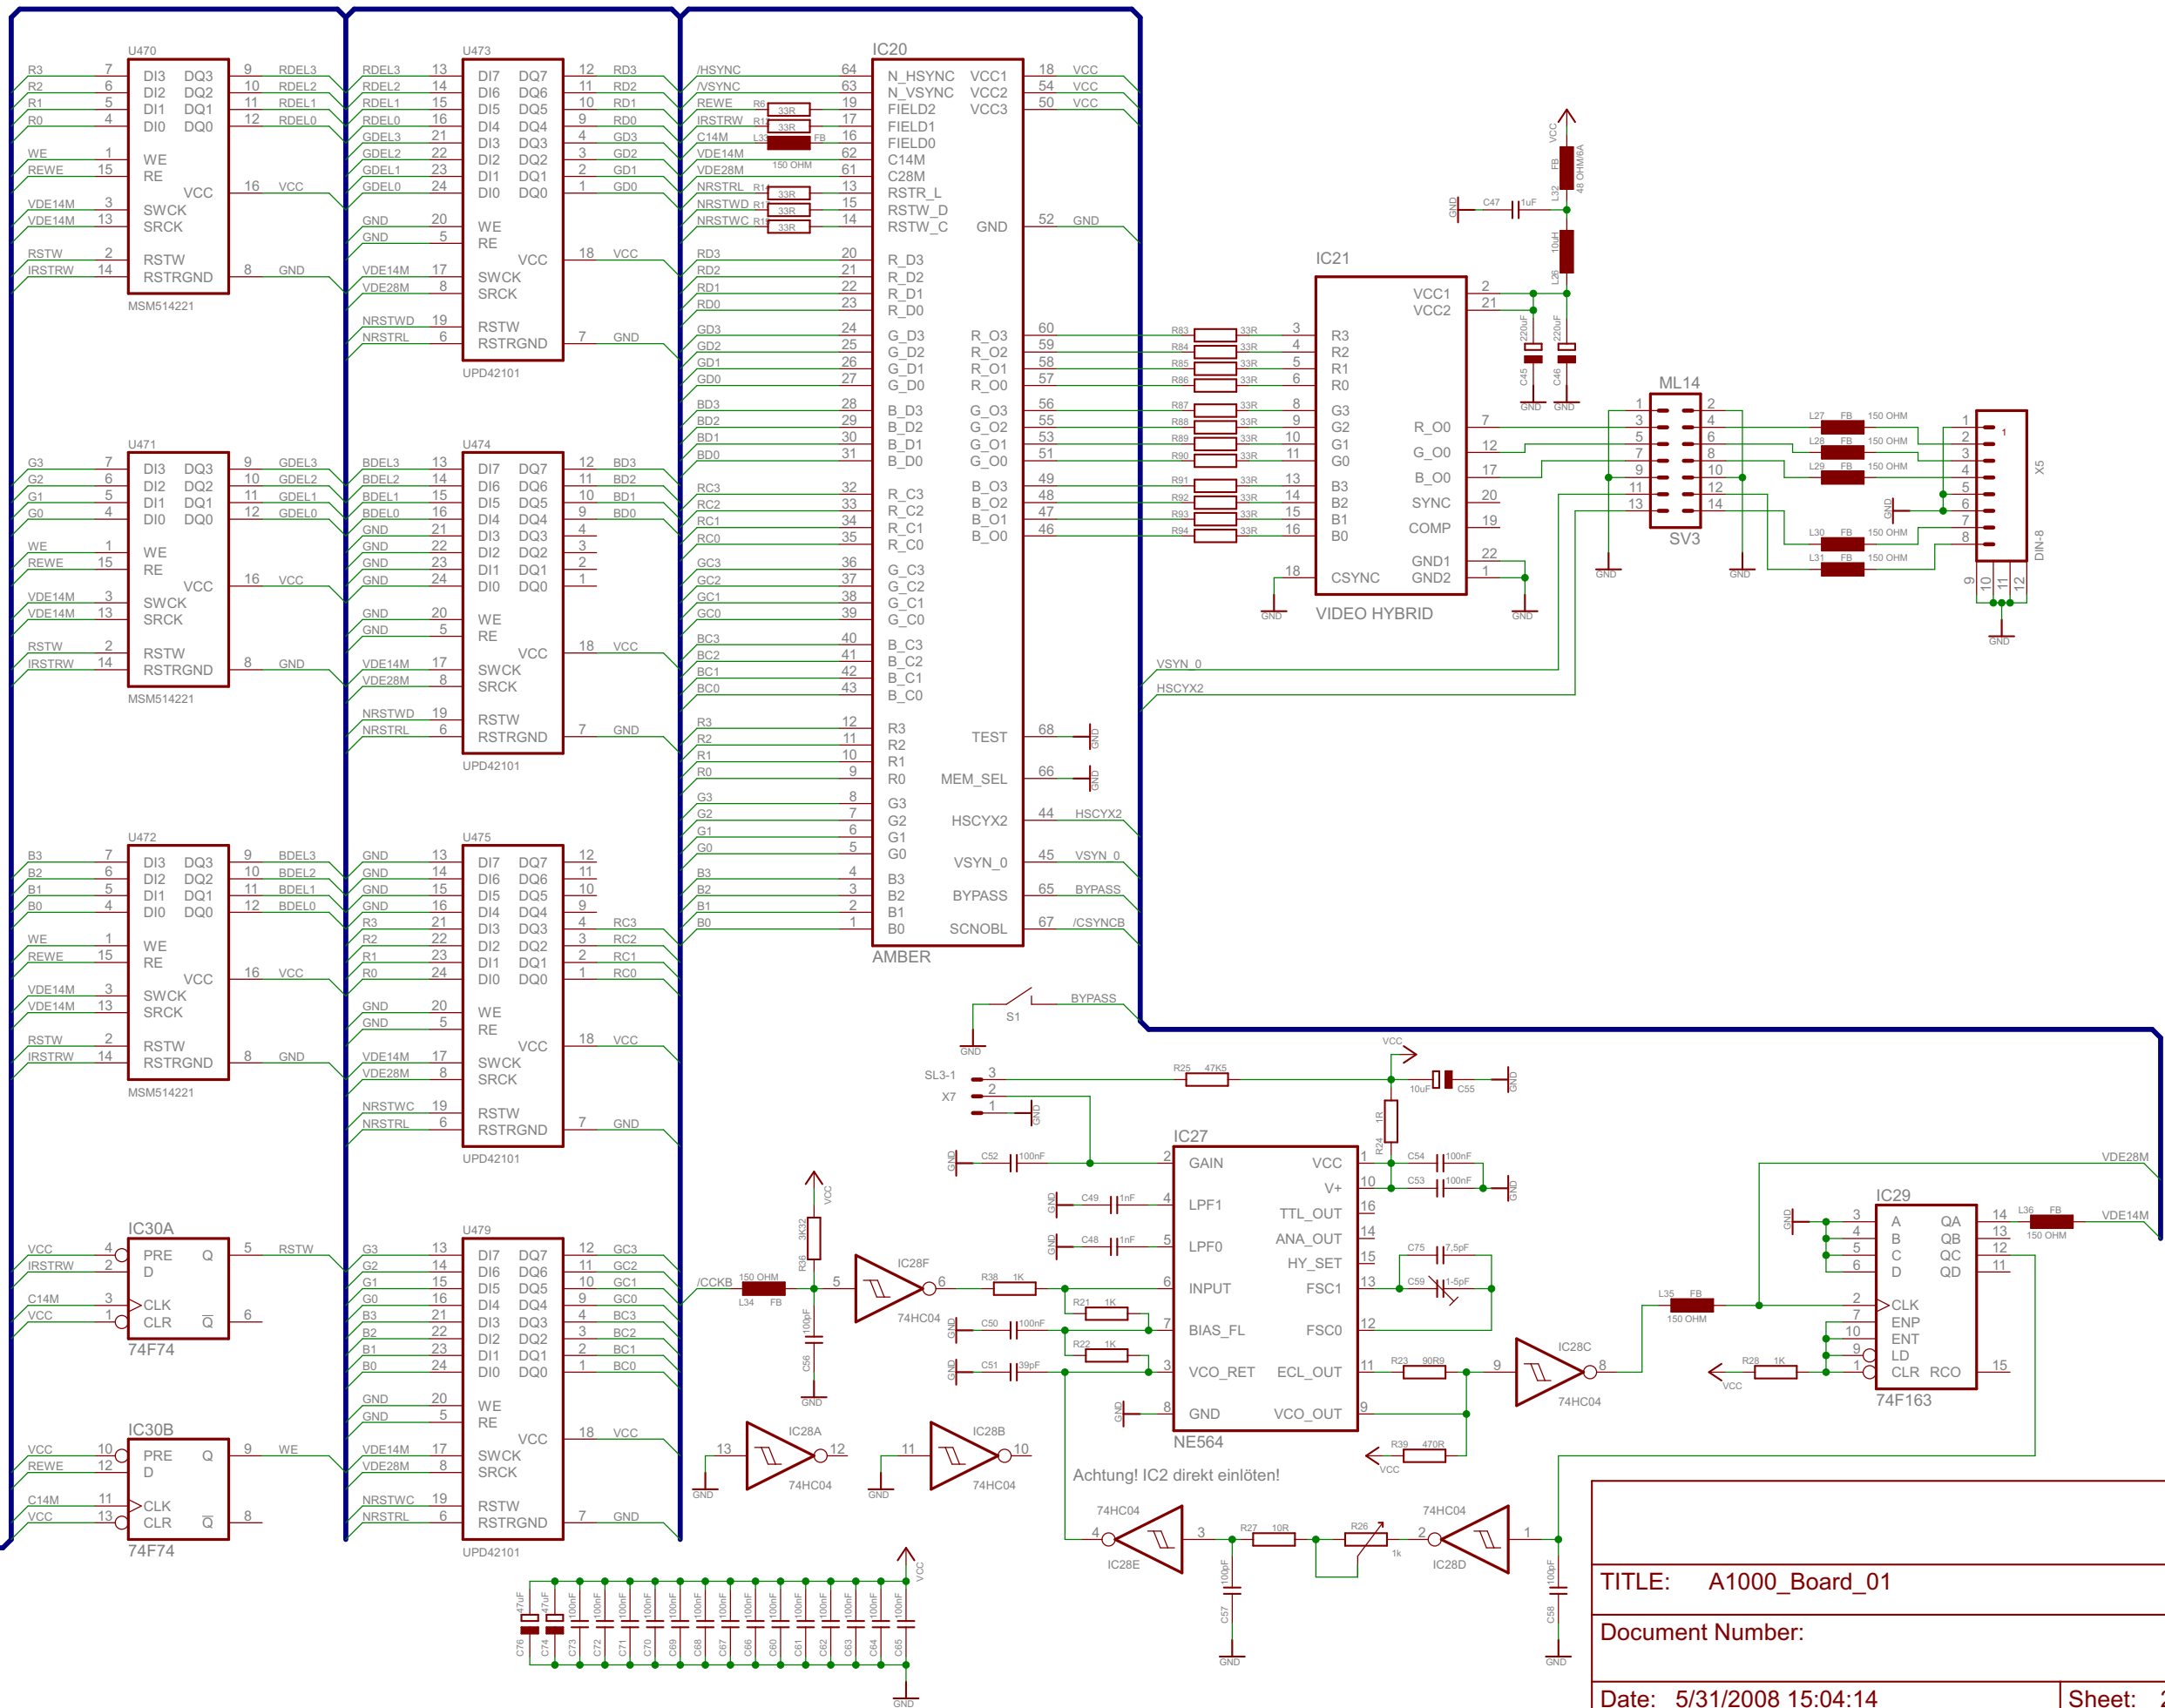

TITLE: A1000_Board_01	
Document Number:	REV:
Date: 5/31/2008 15:04:14	Sheet: 1/7

TITLE: A1000_Board_01	
Document Number:	REV:
Date: 5/31/2008 15:04:14	Sheet: 2/7

TITLE: A1000_Board_01	
Document Number:	REV:
Date: 5/31/2008 15:04:14	Sheet: 3/7

TITLE: A1000_Board_01	
Document Number:	REV:
Date: 5/31/2008 15:04:14	Sheet: 4/7

TITLE: A1000_Board_01	
Document Number:	REV:
Date: 5/31/2008 15:04:14	Sheet: 5/7

S5 geschlossen: Flashboot/AddMem \$120000 - \$19FFFFF  
 S5 offen: Autokonfiguration \$200000 - \$9FFFFF

TITLE: A1000_Board_01	
Document Number:	REV:
Date: 5/31/2008 15:04:14	Sheet: 6/7

TITLE: A1000_Board_01	
Document Number:	REV:
Date: 5/31/2008 15:04:14	Sheet: 7/7