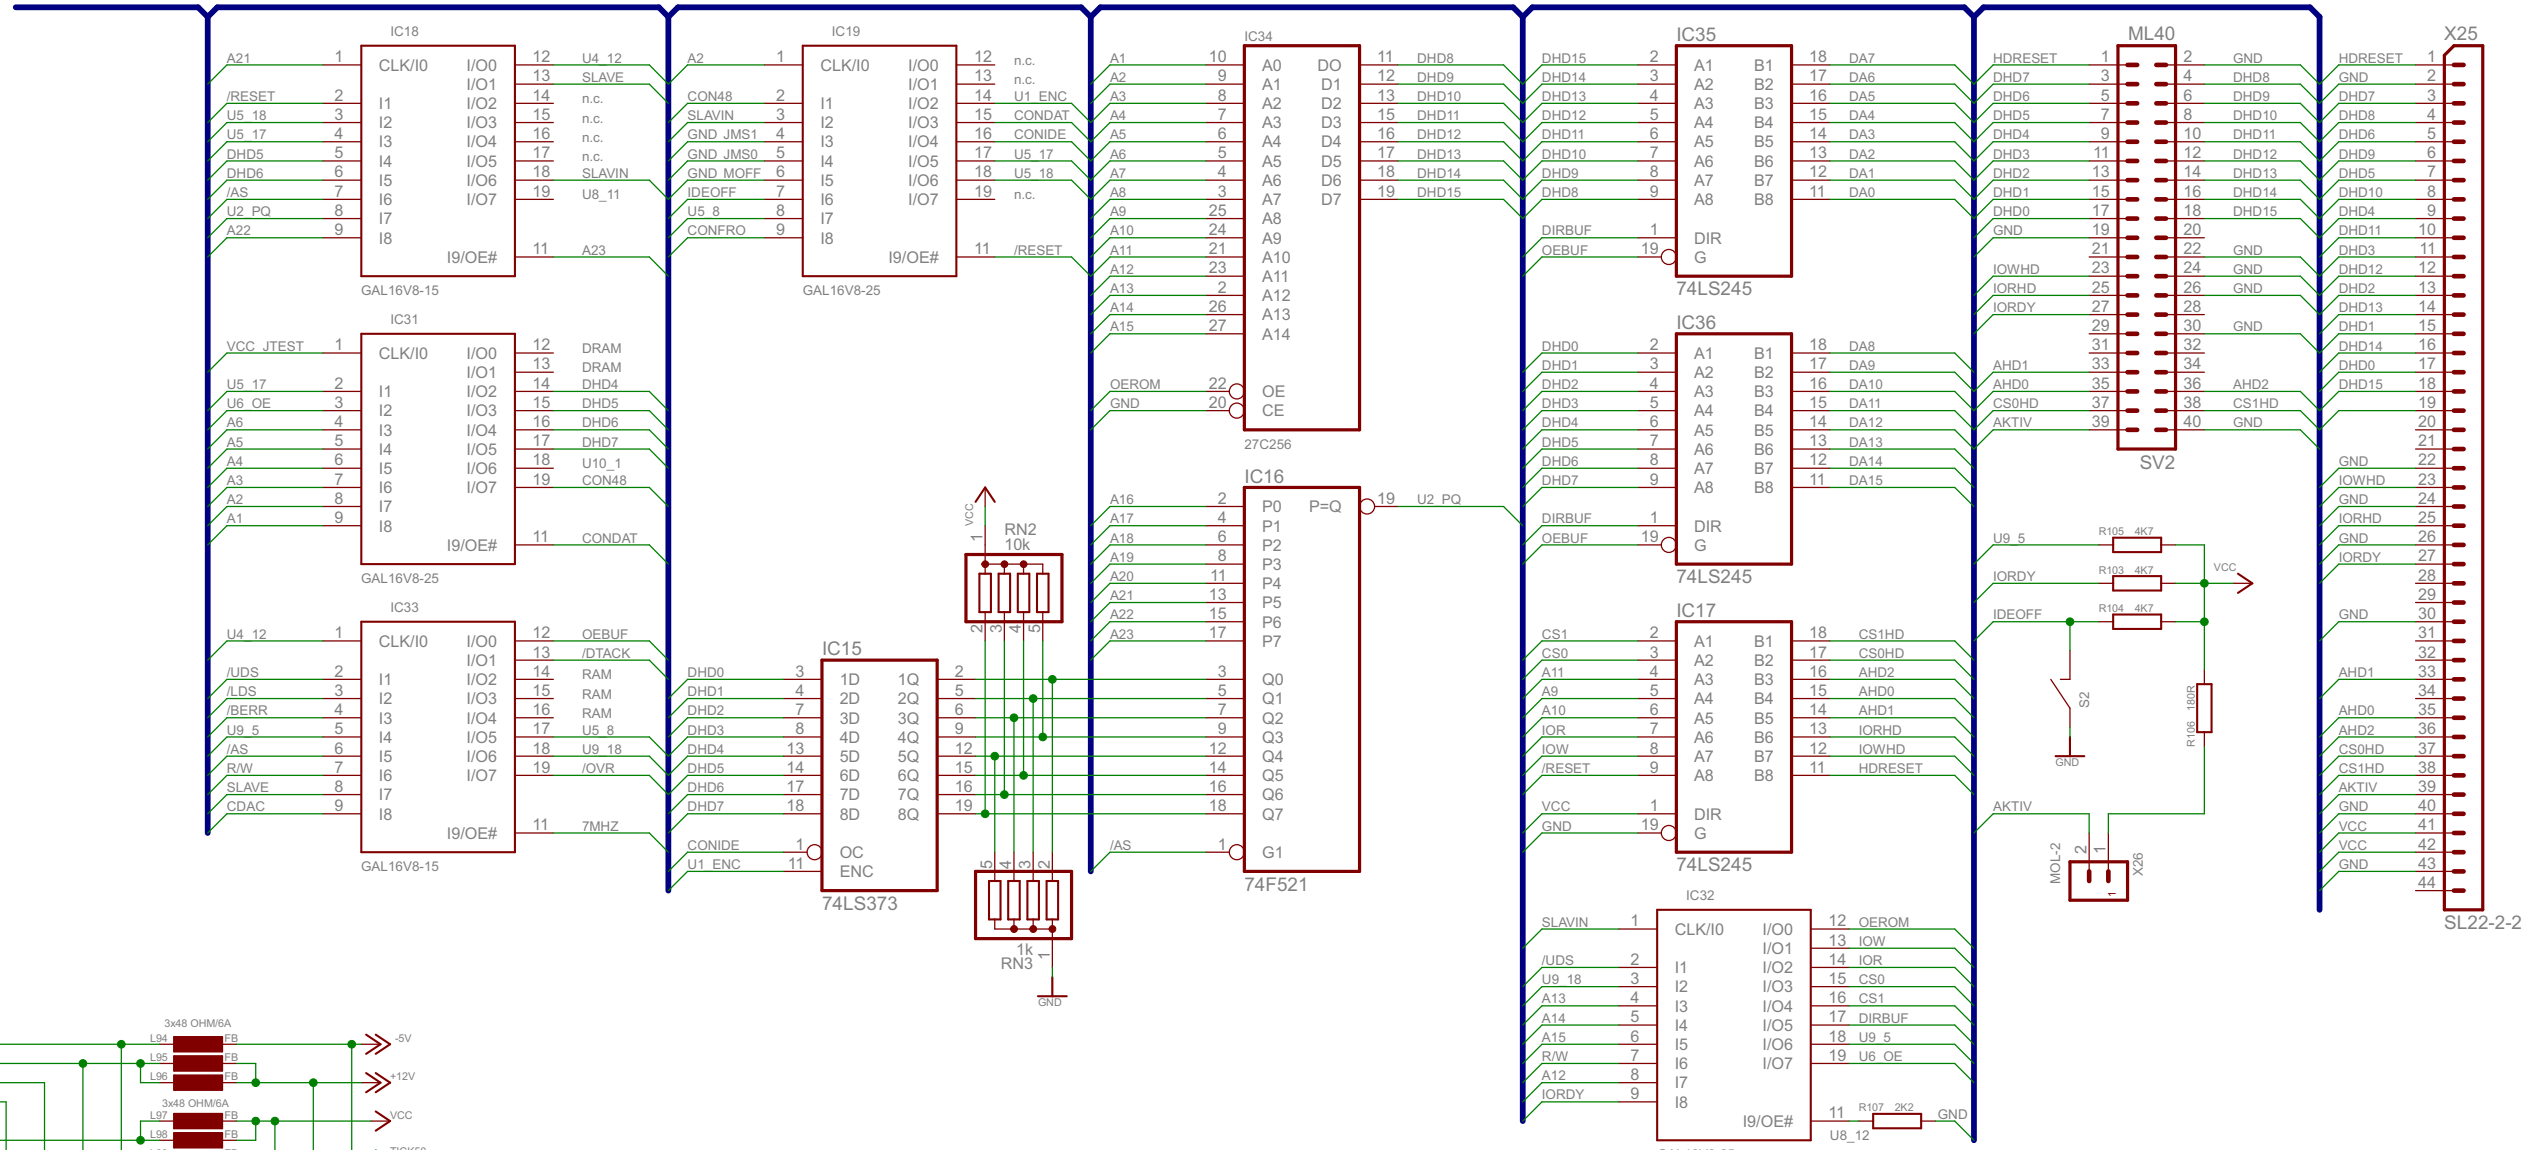

TITLE: A1000_Board_01	
Document Number:	REV:
Date: 5/31/2008 15:04:14	Sheet: 1/7

TITLE: A1000_Board_01	
Document Number:	REV:
Date: 5/31/2008 15:04:14	Sheet: 2/7

TITLE: A1000_Board_01	
Document Number:	REV:
Date: 5/31/2008 15:04:14	Sheet: 3/7

TITLE: A1000_Board_01	
Document Number:	REV:
Date: 5/31/2008 15:04:14	Sheet: 4/7

TITLE: A1000_Board_01	
Document Number:	REV:
Date: 5/31/2008 15:04:14	Sheet: 5/7

S5 geschlossen: Flashboot/AddMem \$120000 - \$19FFFFF  
 S5 offen: Autokonfiguration \$200000 - \$9FFFFF

TITLE: A1000_Board_01	
Document Number:	REV:
Date: 5/31/2008 15:04:14	Sheet: 6/7

TITLE: A1000_Board_01	
Document Number:	REV:
Date: 5/31/2008 15:04:14	Sheet: 7/7