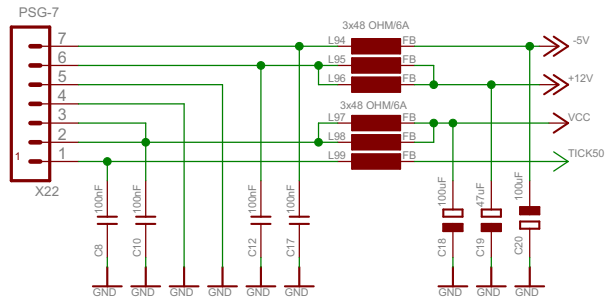

TITLE: A1000_Board_01	
Document Number:	REV:
Date: 5/31/2008 15:04:14	Sheet: 1/7

TITLE: A1000_Board_01	
Document Number:	REV:
Date: 5/31/2008 15:04:14	Sheet: 2/7

TITLE: A1000_Board_01	
Document Number:	REV:
Date: 5/31/2008 15:04:14	Sheet: 3/7

TITLE: A1000_Board_01	
Document Number:	REV:
Date: 5/31/2008 15:04:14	Sheet: 4/7

TITLE: A1000_Board_01	
Document Number:	REV:
Date: 5/31/2008 15:04:14	Sheet: 5/7

S5 geschlossen: Flashboot/AddMem \$120000 - \$19FFFFF  
 S5 offen: Autokonfiguration \$200000 - \$9FFFFF