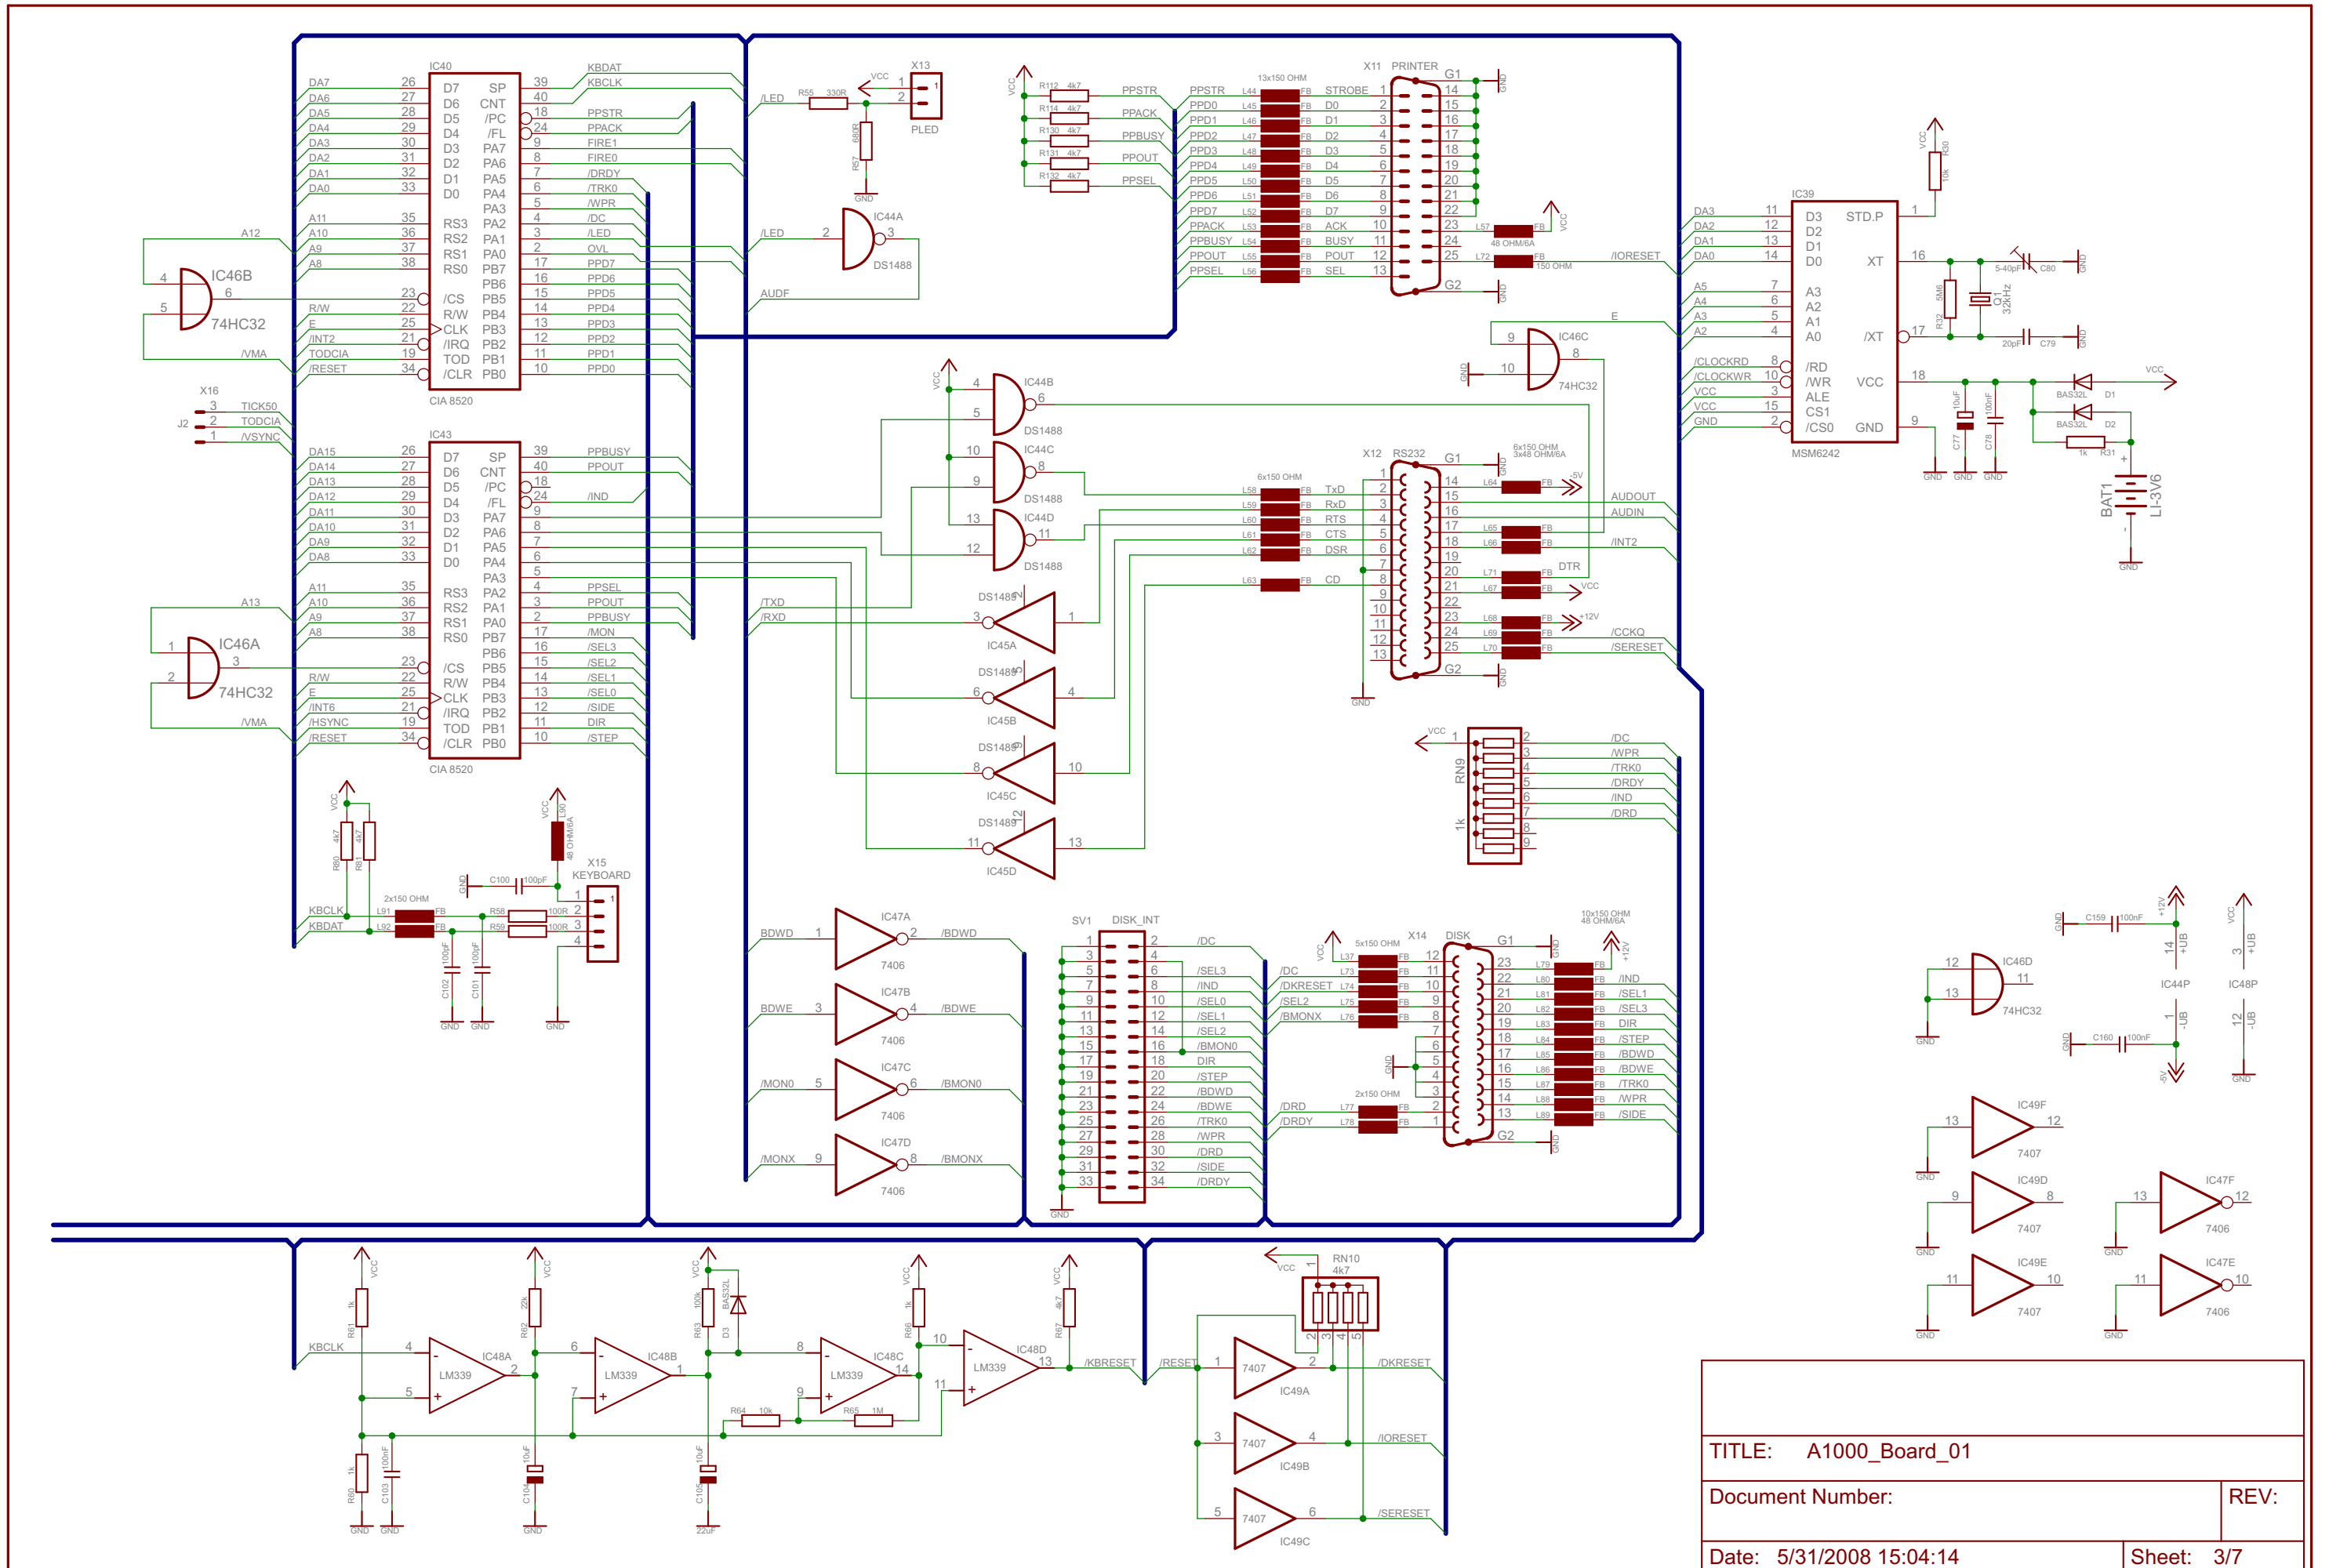

TITLE: A1000_Board_01	
Document Number:	REV:
Date: 5/31/2008 15:04:14	Sheet: 1/7

TITLE: A1000_Board_01	
Document Number:	REV:
Date: 5/31/2008 15:04:14	Sheet: 2/7

TITLE: A1000_Board_01	
Document Number:	REV:
Date: 5/31/2008 15:04:14	Sheet: 3/7

TITLE: A1000_Board_01	
Document Number:	REV:
Date: 5/31/2008 15:04:14	Sheet: 4/7

TITLE: A1000_Board_01	
Document Number:	REV:
Date: 5/31/2008 15:04:14	Sheet: 5/7

S5 geschlossen: Flashboot/AddMem \$120000 - \$19FFFFF  
 S5 offen: Autokonfiguration \$200000 - \$9FFFFF

TITLE: A1000_Board_01	
Document Number:	REV:
Date: 5/31/2008 15:04:14	Sheet: 6/7

TITLE: A1000_Board_01	
Document Number:	REV:
Date: 5/31/2008 15:04:14	Sheet: 7/7